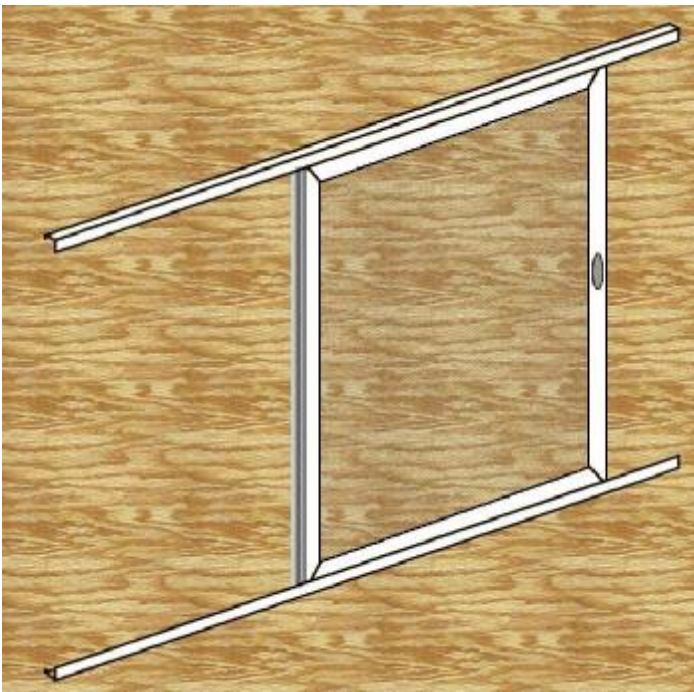

Mosquito Screens

Fly Screens

www.pvc-windows-thailand.com

info@pvc-windows-thailand.com

Mosquito Screens / Fly Screens

PVC Windows Thailand can supply mosquito screens to the PVCu window and door systems. This matter should be discussed at the time of enquiry and order. We have various options, some of which are incorporated into the system at the time of manufacture and others which can be retro fitted.

The 2 main options are a sliding fixed panel for sliding doors and windows. Secondly a retractable pleated screen type for all types of window and door.

The first type we can consider is the sliding fixed panel type, similar in function to what many aluminium systems use in Thailand, although ours is a high quality product. Once fitted this will always be in view and slides across a rail to block insects entering through a sliding window or door opening. This system must be agreed upon at the time of enquiry and order as it will be manufactured with the PVCu windows and doors. Further details about this product are with our Kommerling profile drawings PDF document.

The **second type** is a retractable pleated screen suitable for both casement and sliding, doors and windows. This type is more flexible and can be manufactured at the same time or retro fitted at a later date. Using one of PVC Windows Thailand retractable pleated mosquito screens, you are able to fully retract the screen therefore clearing more space for free view through the glass. The illustration below shows a double screen arrangement, but a single screen is also suitable for narrow openings.

Manufactured in white powder coated aluminium channel which is 27mm deep.