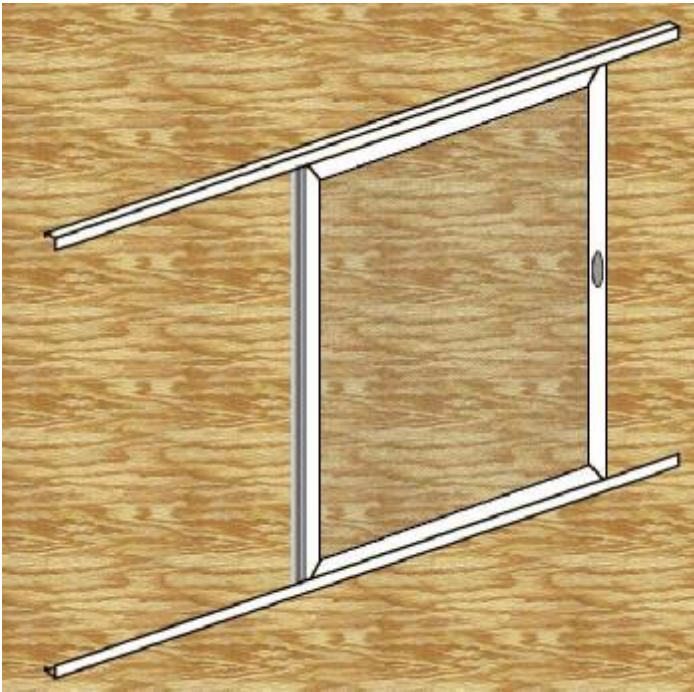

Mosquito Screens

Fly Screens

www.pvc-windows-thailand.com

info@pvc-windows-thailand.com

Mosquito Screens / Fly Screens

PVC Windows Thailand can supply mosquito screens to the PVCu window and door systems. This matter should be discussed at the time of enquiry and order. We have various options, some of which are incorporated into the system at the time of manufacture and others which can be retro fitted.

The 2 main options are a sliding fixed panel for sliding doors and windows. Secondly a retractable pleated screen type for all types of window and door.

The first type we can consider is the sliding fixed panel type, similar in function to what many aluminium systems use in Thailand, although ours is a high quality product. Once fitted this will always be in view and slides across a rail to block insects entering through a sliding window or door opening. This system must be agreed upon at the time of enquiry and order as it will be manufactured with the PVCu windows and doors. Further details about this product are with our Kommerling profile drawings PDF document.

The **second type** is a retractable pleated screen suitable for both casement and sliding, doors and windows. This type is more flexible and can be manufactured at the same time or retro fitted at a later date. Using one of PVC Windows Thailand retractable pleated mosquito screens, you are able to fully retract the screen therefore clearing more space for free view through the glass. The illustration below shows a double screen arrangement, but a single screen is also suitable for narrow openings.

Manufactured in white powder coated aluminium channel which is 27mm deep.